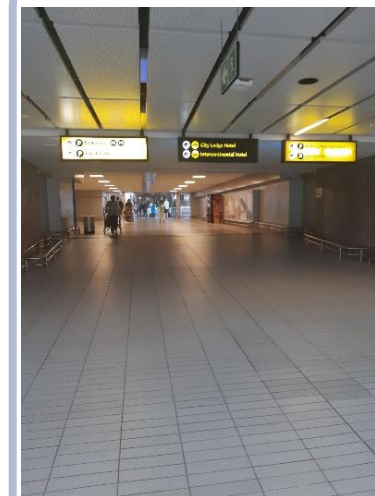

Welcome to Johannesburg

O.R Tambo International Arrivals Exit Guide – Meeting your Chauffeur

Step 1

Exit into the arrival's hall turning left and proceed towards escalator

Step 2

At escalator please proceed one floor up

Step 3

After exiting Escalator please proceed left down the passageway towards Parkade 2

Step 4

Proceed straight to roundabout and turn left towards Parkade 2

Step 5

Continue straight and you will reach your destination which is Parkade 2

Step 6

Your chauffeur will be waiting for you as you exit the terminal building in Parkade 2

When in doubt please check for the yellow signage to guide you to Parkade 2