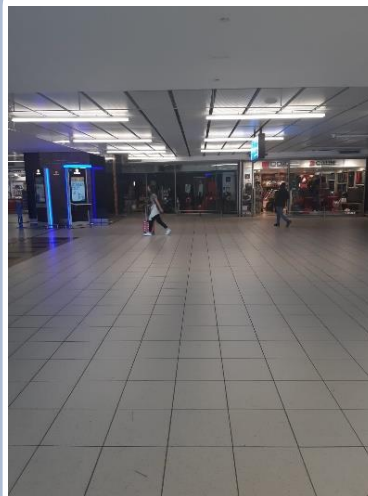

Welcome to Johannesburg

O.R Tambo International Arrivals Exit Guide – Meeting your Chauffeur

Step 1

Exit into the arrival's hall turning left and proceed towards escalator

Step 2

At escalator please proceed one floor up

Step 3

After exiting Escalator please proceed left down the passageway towards Parkade 2

Step 4

Proceed straight to roundabout and turn left towards Parkade 2

Step 5

Continue straight and you will reach your destination which is Parkade 2