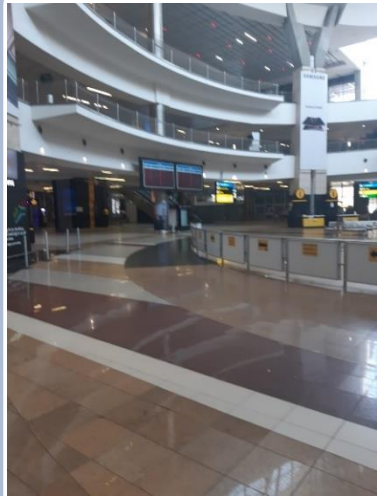

Welcome to Johannesburg

O.R Tambo International Arrivals Exit Guide – Meeting your Chauffeur

Step 1

Exit into the arrival's hall turning left and proceed towards escalator

Step 2

At escalator please proceed one floor up

Step 3

After exiting Escalator please proceed left down the passageway towards Parkade 2

Step 4

Proceed straight to roundabout and turn left towards Parkade 2

Step 5

Continue straight and you will reach your destination which is Parkade 2

Step 6

Your chauffeur will be waiting for you as you exit the terminal building in Parkade 2

When in doubt please check for the yellow signage to guide you to Parkade 2