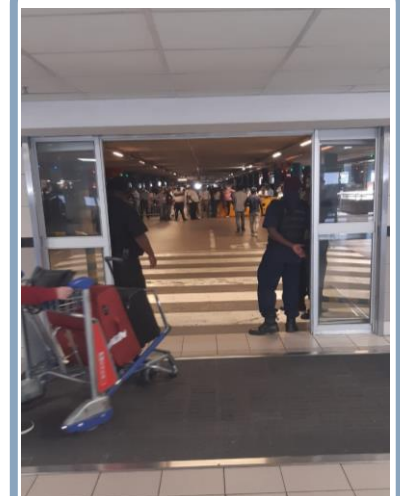

Your chauffeur will be waiting for you as you exit the terminal building in Parkade 2

When in doubt please check for the yellow signage to guide you to Parkade 2