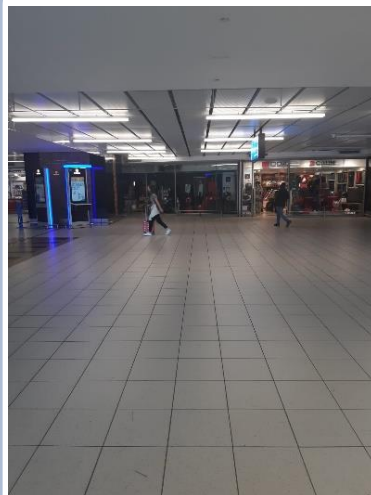

## O.R Tambo Domestic Arrivals Exit Guide – Meeting your Chauffeur

Step 1

Exit into the arrival's hall turning right and proceed towards the escalator

Step 2

At escalator please proceed one floor up

Step 3

After exiting Escalator please proceed left down the passageway towards Parkade 2

Step 4

Proceed straight to roundabout and turn left towards Parkade 2

Step 5

Continue straight and you will reach your destination which is Parkade 2