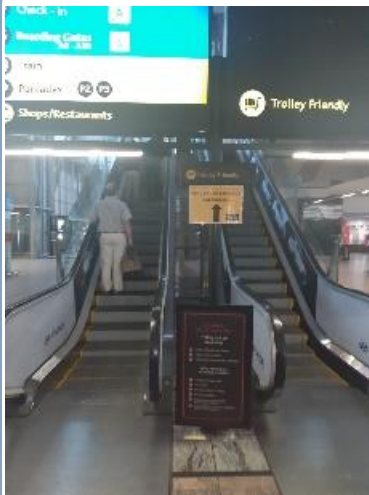

## O.R Tambo Domestic Arrivals Exit Guide – Meeting your Chauffeur

Step 1

Exit into the arrival's hall turning right and proceed towards the escalator

Step 2

At escalator please proceed one floor up

Step 3

After exiting Escalator please proceed left down the passageway towards Parkade 2

Step 4

Proceed straight to roundabout and turn left towards Parkade 2

Step 5

Continue straight and you will reach your destination which is Parkade 2