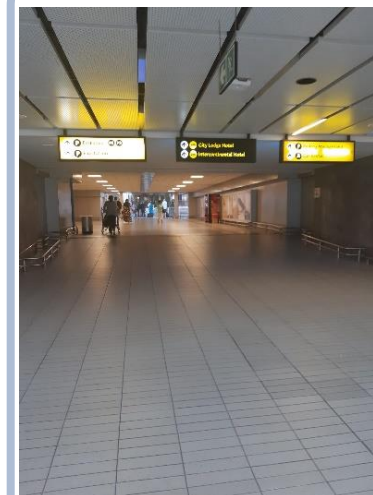

## O.R Tambo Domestic Arrivals Exit Guide – Meeting your Chauffeur

Step 1

Exit into the arrival's hall turning right and proceed towards the escalator

Step 2

At escalator please proceed one floor up

Step 3

After exiting Escalator please proceed left down the passageway towards Parkade 2

Step 4

Proceed straight to roundabout and turn left towards Parkade 2

Step 5

Continue straight and you will reach your destination which is Parkade 2